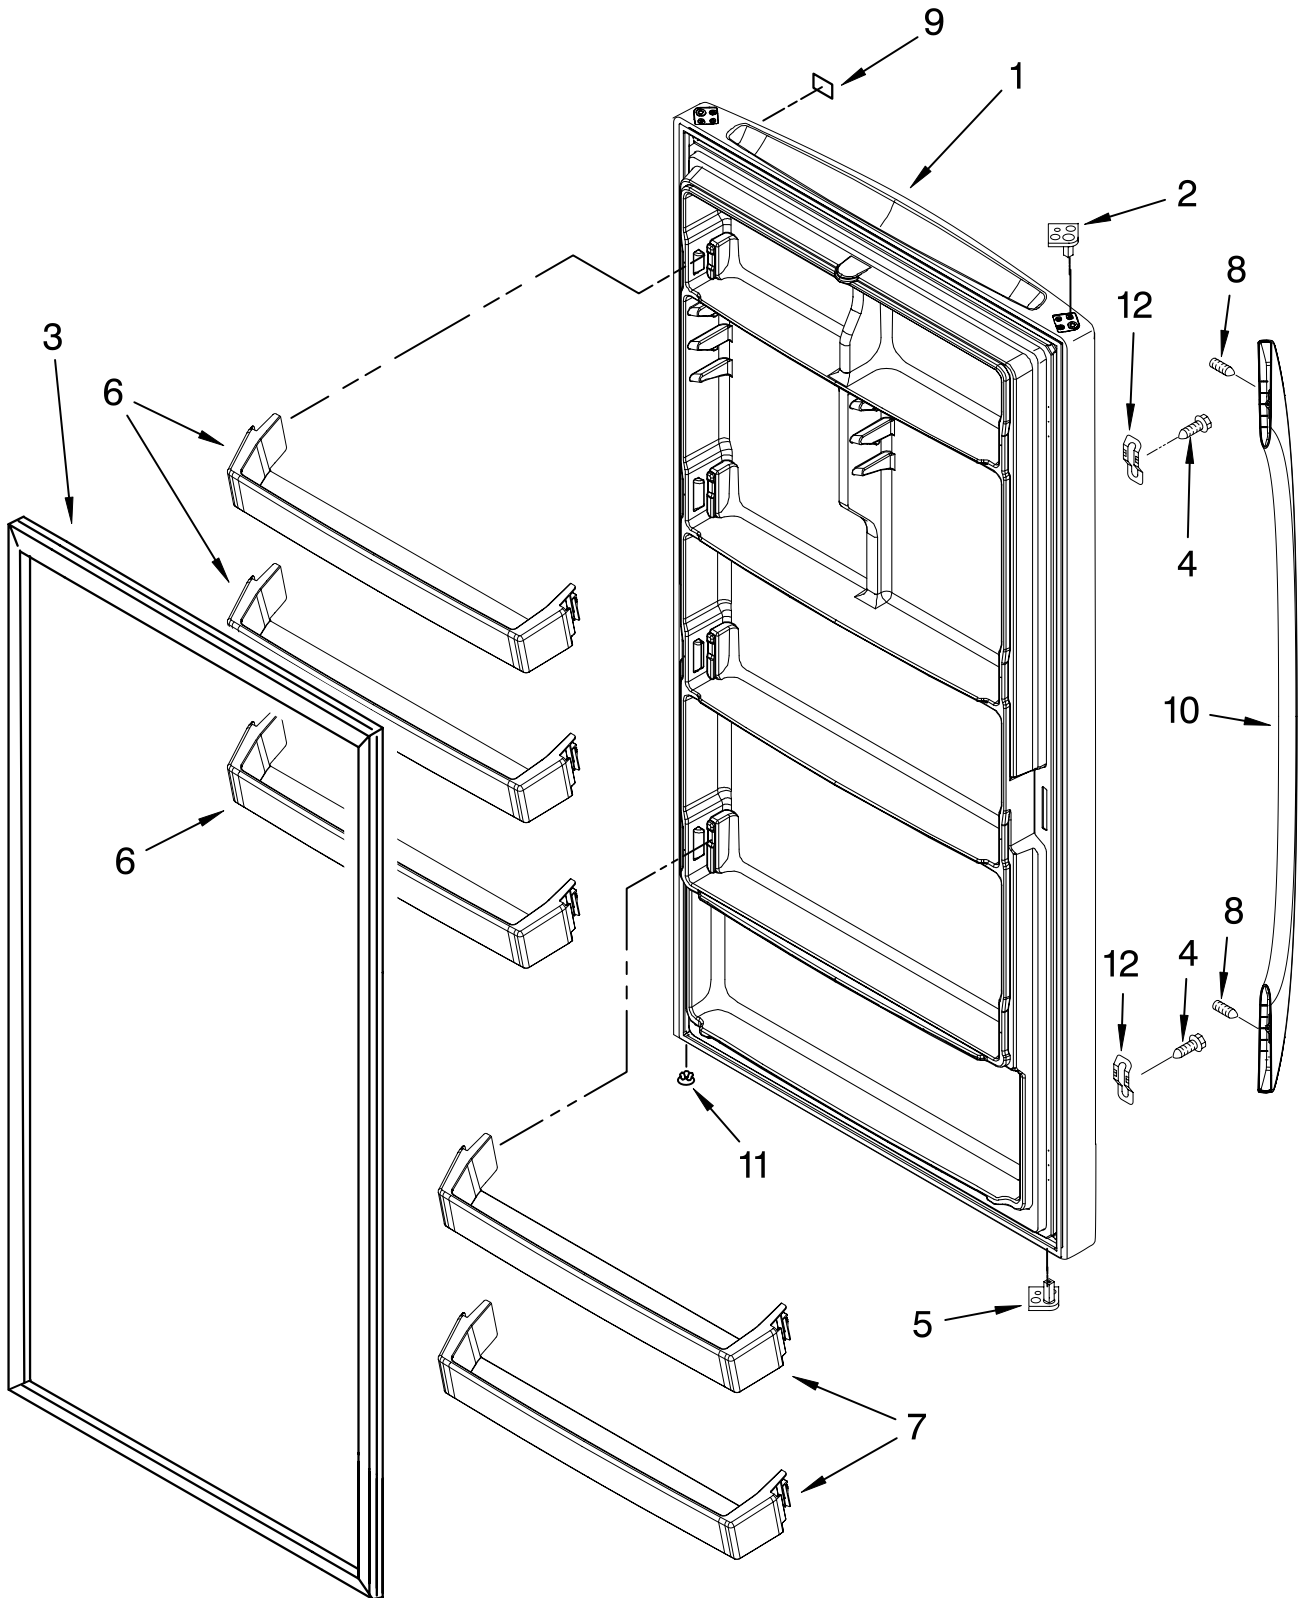

CABINET PARTS

For Model: EV181NZRQ02
(White)

VERTICAL FREEZER

FOR ORDERING INFORMATION REFER TO PARTS PRICE LIST

CABINET PARTS

For Model: EV181NZRQ02
(White)

Illus. No.	Part No.	DESCRIPTION
1		Literature Parts
	8210432	Owners Manual
	8210345	Energy Guide/Tag
2		Top Hinge
	8210222	White
3		Bottom Hinge
	8210223	White
4		Grille
	8210293	White (Includes 6 & 7)
5		Hinge Cover
	4357279	White
6	4356803	Clip, Grille
7	4357243	Screw
8	4390489	Shim Bottom
9	W10164544	Grommet, Drain
10	W10177675	Leg, Leveller
11	4357277	Screw
12	4356830	Screw
13	4390489	Shim, Hinge
14	4390596	Plug, Hole
15	4390905	Light, Power Indicator
16		Cabinet (Not A Serviceable Part)
17	8210265	Bracket, Roller
18	4390755	Axle
19	8210266	Screw
20	4390754	Roller, Front

FOR ORDERING INFORMATION REFER TO PARTS PRICE LIST

LINER PARTS

For Model: EV181NZRQ02
(White)

FOR ORDERING INFORMATION REFER TO PARTS PRICE LIST

LINER PARTS

For Model: EV181NZRQ02
(White)

Illus. No.	Part No.	DESCRIPTION
1	4390621	Basket
2	8210311	Thermostat
3	4390619	Knob, Thermostat
4	4357124	Timer, Defrost
5	8210350	Lamp, Socket
6	4390465	Bulb
7	4390743	Light Shield
8	4357041	Thermostat, Plate
9	4357042	Screw
10	4390513	Light, Switch
11	4357295	Vent Plug
12	4390817	Shelf, Middle (2)
13	4390816	Shelf, Top (2)
14	4357043	Screw
15	W10135693	Bracket, Light

FOR ORDERING INFORMATION REFER TO PARTS PRICE LIST

DOOR PARTS

For Model: EV181NZRQ02
(White)

FOR ORDERING INFORMATION REFER TO PARTS PRICE LIST

DOOR PARTS

For Model: EV181NZRQ02
(White)

Illus. No.	Part No.	DESCRIPTION
1		Exterior Door Assembly (Includes Interior Panel)
	8210359	White
2	8210401	Stop, Door (Upper)
3		Gasket
	8210338	White
4	489491	Screw
5	8210400	Stop, Door (Lower)
6	8210385	Rail, Door (Upper)
7	8210379	Rail, Door (Lower)
8	8533920	Screw
9	2255121	Nameplate
10		Handle
	2313345W	White
11	4357067	Vent Plug
12	2255411	Clip, Handle